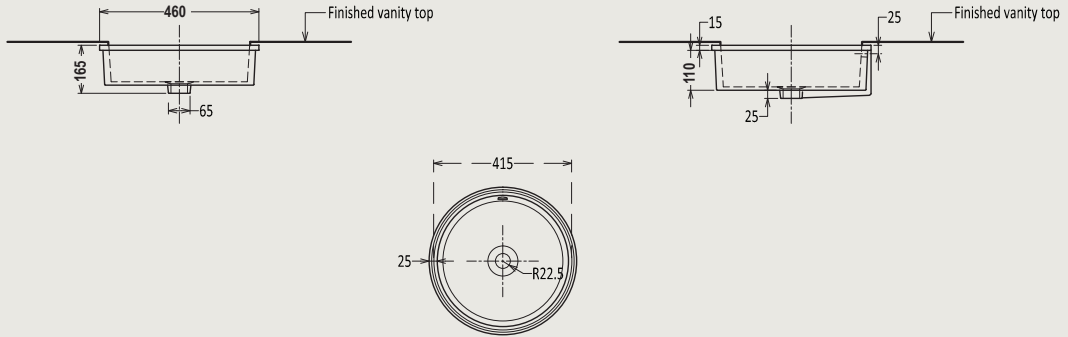

### TECHNICAL INFORMATION

\*\* Approximate measurements for comparison only

CONFIGURATION	UNDER COUNTER WASH BASIN
Weight	10.5 kg
Basin Area	415 X 415 X 110 mm
Height	850 mm
Nominal Dimensions	460 X 460 X 165 mm
Waste Hole	45 mm
Water Depth	65 mm

## TECHNICAL DRAWINGS

All drawings contain the necessary measurements, which are subject to standard tolerances. They are stated in mm, are drawn on a scale of 1:20 and are non-binding. Exact measurements, in particular for customized installation scenarios, can only be taken from the finished ceramic piece.

FOLLOW US

\*\* Dimensions of fixtures are nominal and may vary within the range of tolerance. These measurements are subject to change or cancellation. No responsibility is assumed for use of superseded or voided leaflet.